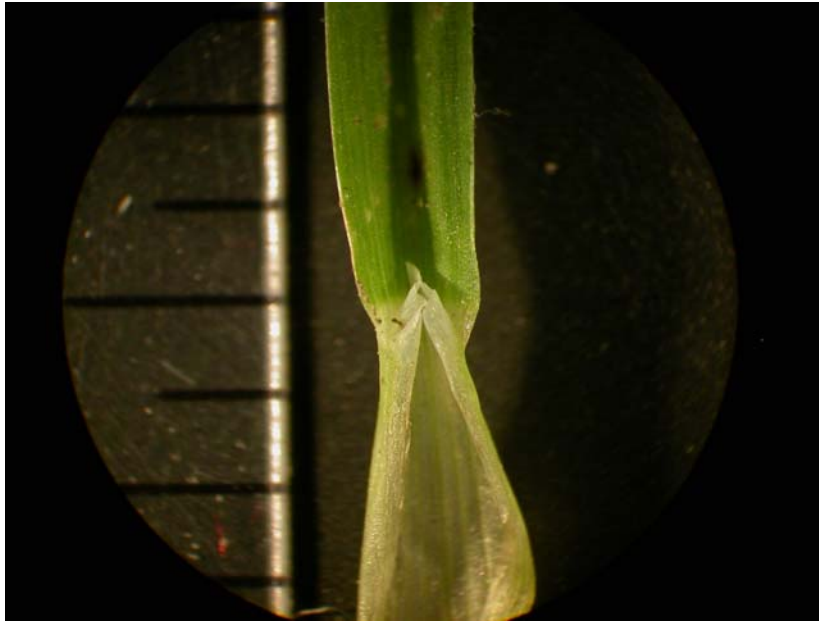

## **Annual Bluegrass**

Annual bluegrass is a clump-forming winter annual. The blades and stems are smooth and the terminal portion of each leaf blade is prow-shaped (right image). Each plant produces hundreds of tiny white seedheads.

The ligule is pointed and membranous.

Seed. Seed are 1.5 to 2.0 mm long.

Life cycle: winter annual.