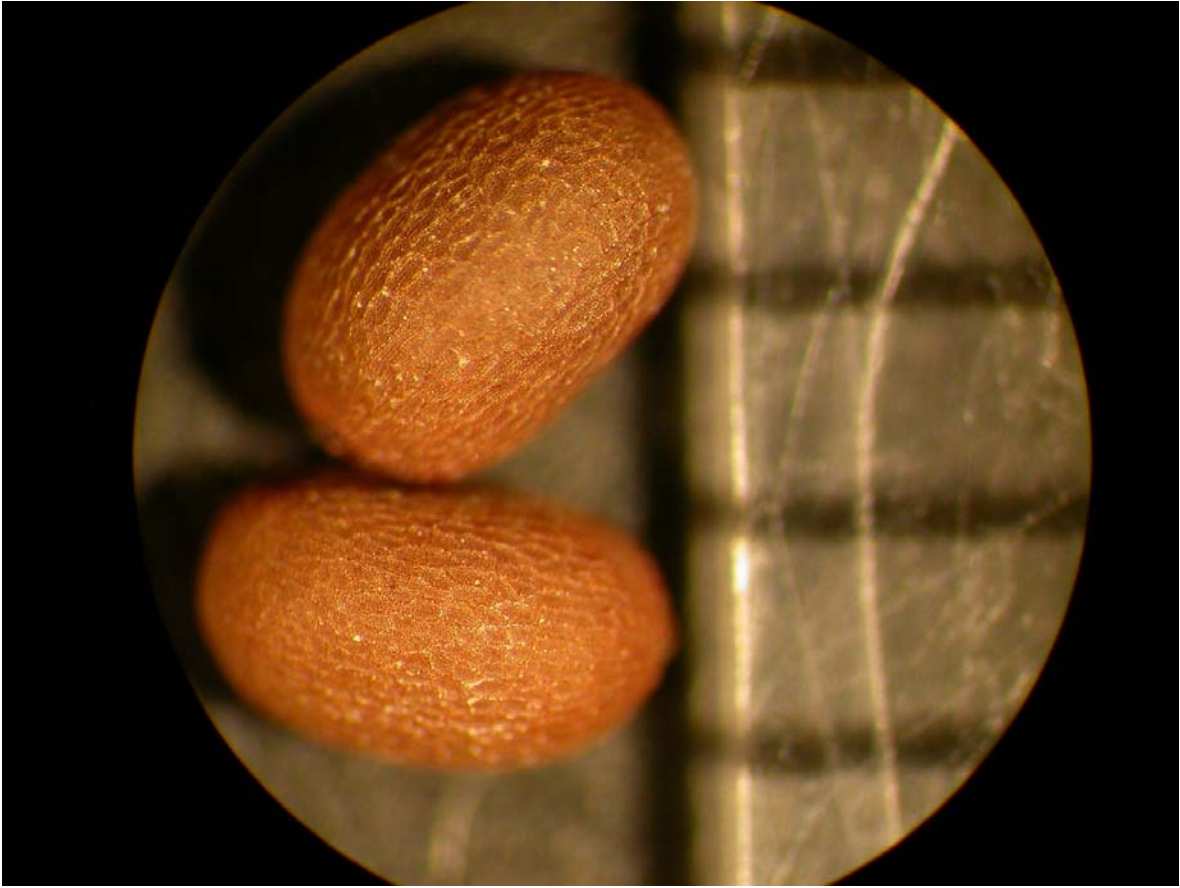

## Carolina Geranium

Vegetative plants. Key characteristics: leaves are deeply cut and on long petioles forming a rosette. Both leaves and stems are hairy.

Flowering plant. Flowers vary in many colors.

Seed are oblong with a rough-textured surface and approximately 2mm long.

Life cycle: winter annual.