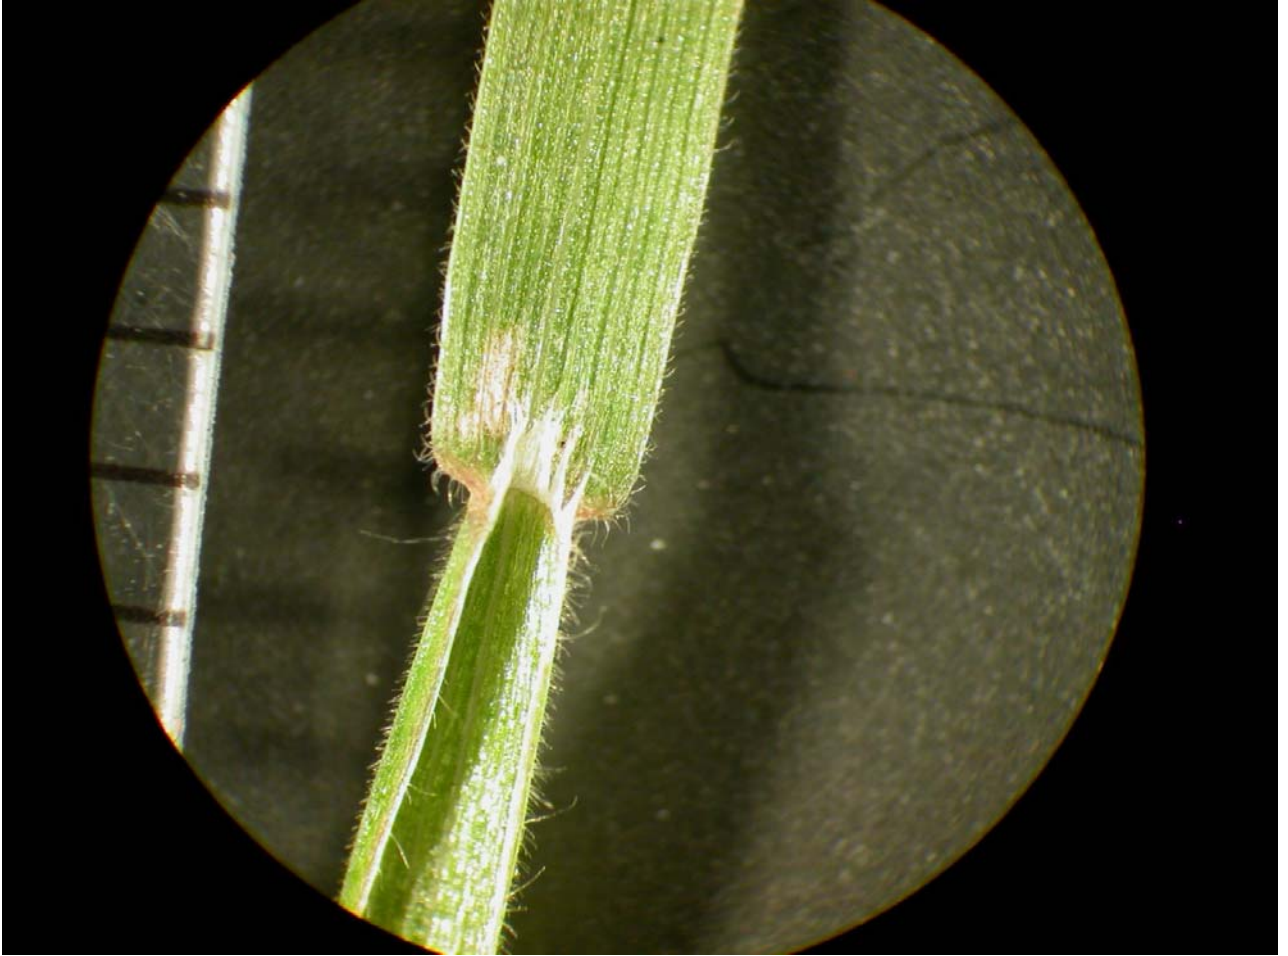

## Cheat

Collar region. Cheat has smooth, or in some cases, sparsely hairy sheaths as shown here. The ligule is membranous with a ragged margin and blades are flat and smooth or covered with short hair.

Seed. Seed have a single awn or lack an awn and are 6.0 to 8.0 mm long.

Life cycle: winter annual.