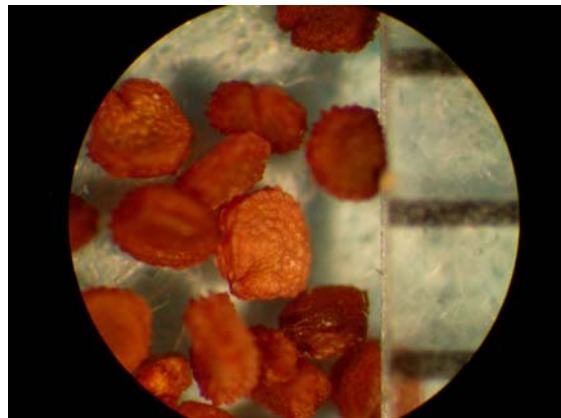

Common Chickweed

Vegetative plant. Key characteristics: young leaves are opposite, smooth, and spatulate with entire margins.

Growth habit. Common chickweed grows in thick mats. Often, the long internodes are reddish-brown in color.

Flower. Key characteristics: flowers are small, white and have 5 deeply cut petals.

Seed. Seed are rough-textured, nearly round and have a diameter slightly less than 1.0 mm.