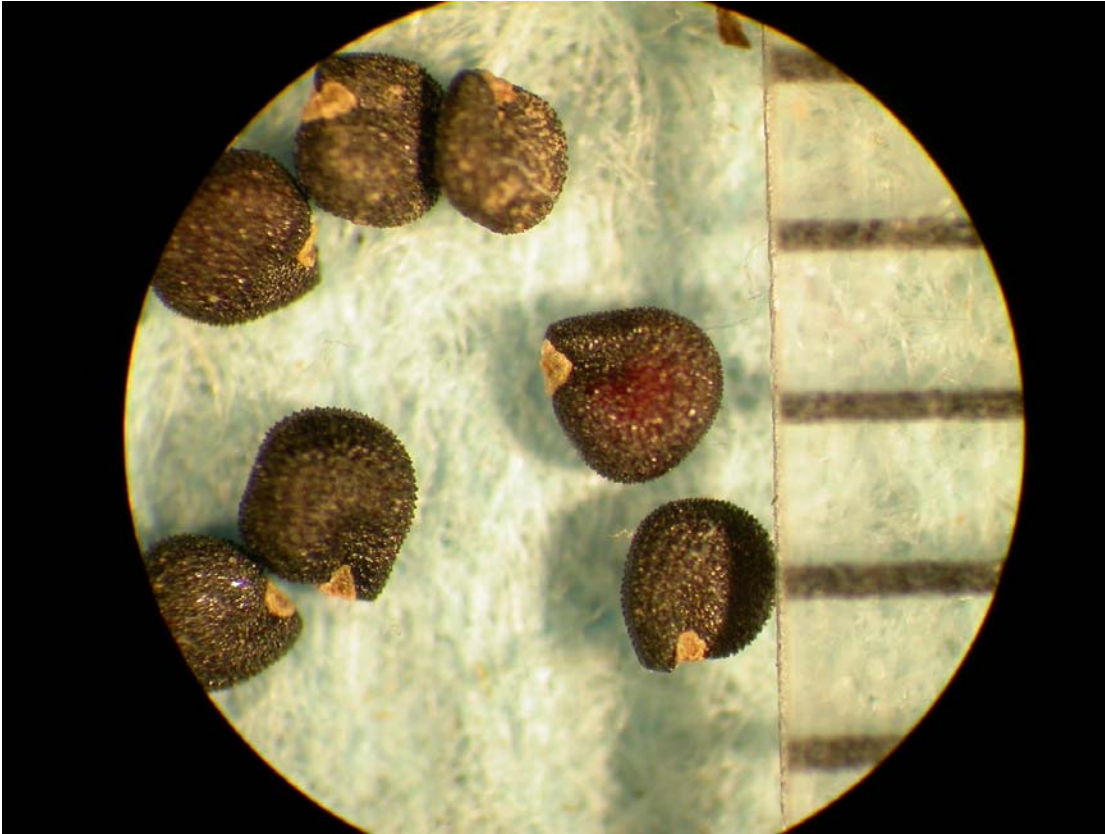

## Common Purslane

Seedling and vegetative plants. Key characteristics: leaves and stems are hairless, thick, fleshy and very succulent. Stems are reddish-brown and round.

Flowering plants. Key characteristics: plants fall over to the ground but do not root at the nodes.

Flowers. Key characteristics: yellow.

Seed. Seed have a rough surface, are ovate-shaped and slightly less than 1.0 mm in diameter.

Life cycle: summer annual.