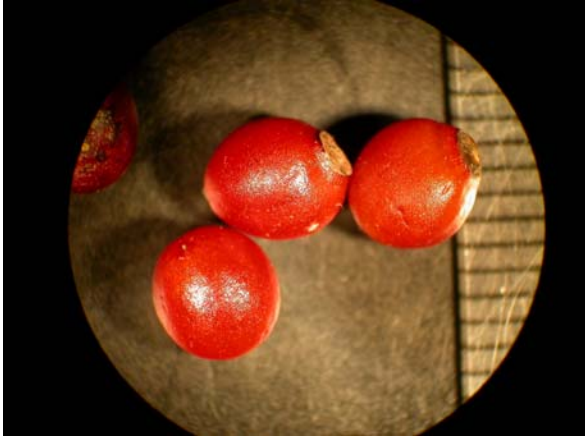

Greenbriar

There are at least seven species of greenbriar (also called catbriar by some) in Missouri. Several have prickles on their stems, while others do not.

Smilax spp. has a vining growth habit forming dense thickets. Some species of *Smilax* are found throughout Missouri.

Prickles along the main stem.

Seed of three *Smilax* species. From left: *S. bona-nox*, *S. herbacea* and *S. hispida*.

Life cycle: perennial.