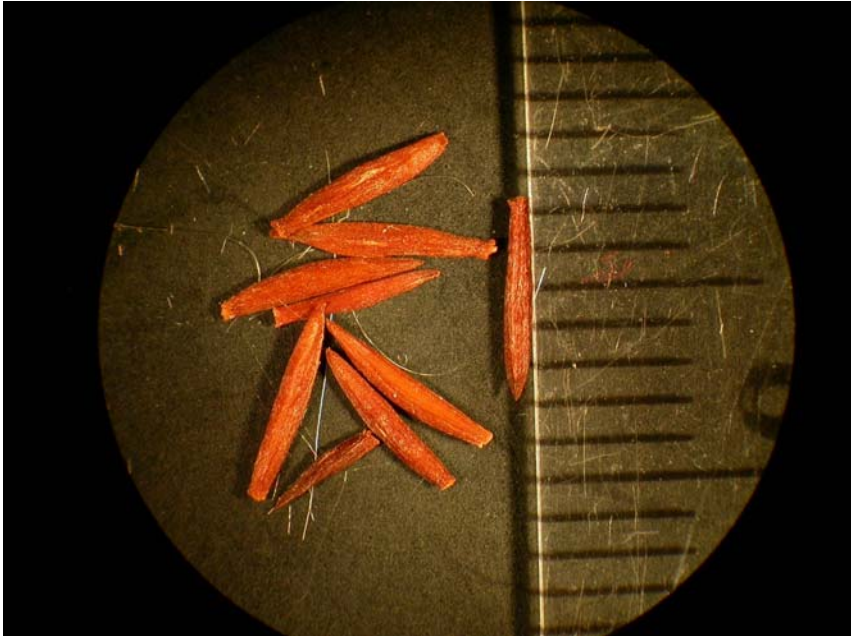

## Hemp Dogbane

Vegetative plant. Key characteristics: waxy oval-shaped leaves; stems are often dark reddish-brown in color and contain milky sap.

Flower. Key characteristics: greenish-white in color.

Seed. Seed are elongated and reddish-brown with a slightly ribbed surface. Length is approximately 5.0 to 6.0 mm.

Life cycle: perennial.