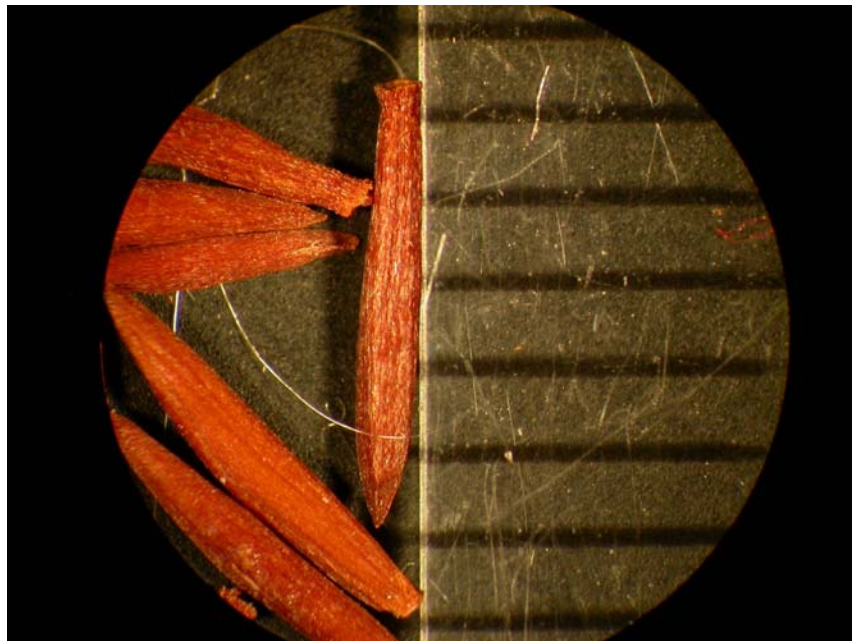

## Hemp Dogbane

Vegetative plant. Key characteristics: waxy oval-shaped leaves; stems are often dark reddish-brown in color and contain milky sap.

Flower. Key characteristics: greenish-white in color.

Seed. Seed are elongated and reddish-brown with a slightly ribbed surface. Length is approximately 5.0 to 6.0 mm.

Life cycle: perennial.