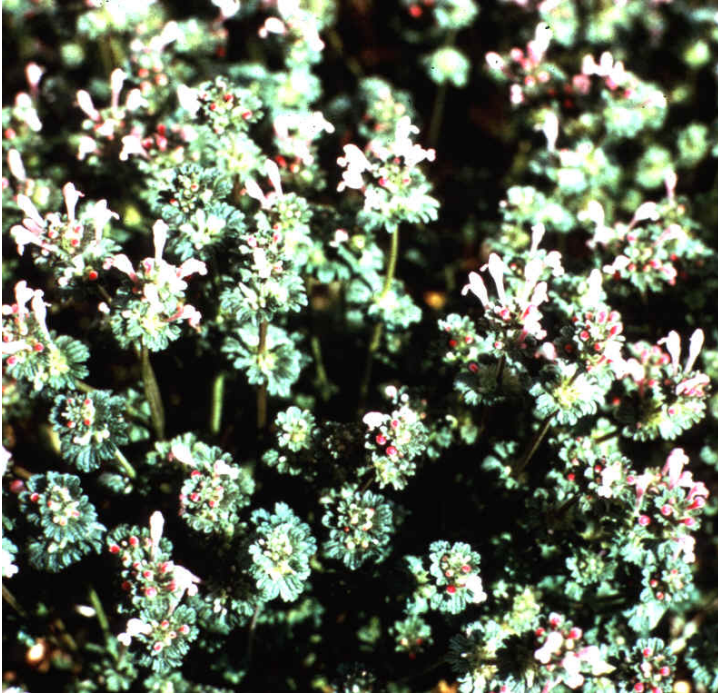

## Henbit

Group of flowering plants. Key characteristics: plants have square stems and the upper leaves lack petioles and surround the stem.

Entire fields appear painted in the early spring.

Flower closeup. Key characteristics: flowers occur in the upper leaf axils and their color ranges from pink to purple. Photo courtesy of Randy Eubanks.

Life cycle: winter annual.