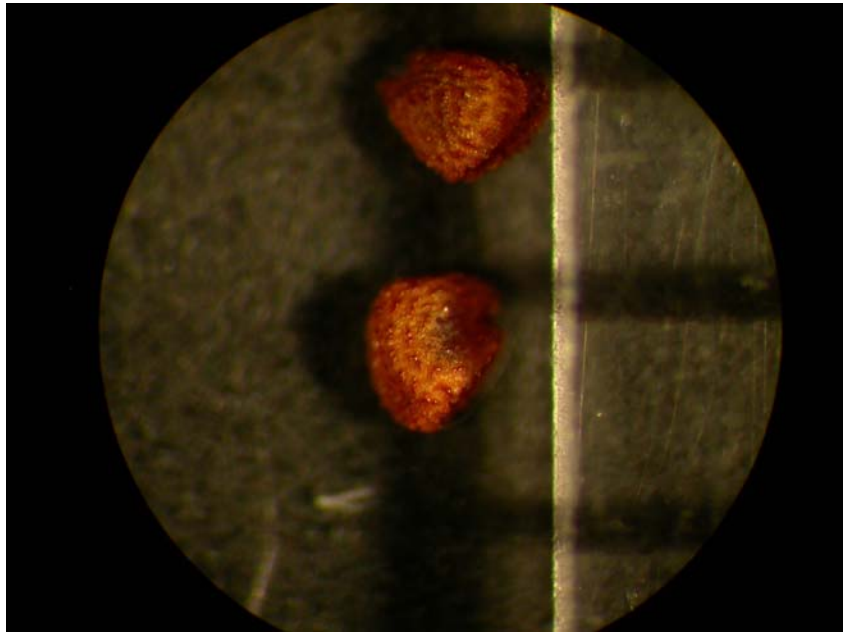

## Mouseear Chickweed

Vegetative plant. Key characteristics: densely hairy leaves have entire margins and are arranged oppositely. Photo courtesy of Mr. Brad Fresenburg, MU Dept. of Horticulture.

Flower. Key characteristics: white with five petals.

Seed. Seed are flattened with a rough texture, reddish-brown in color and less than 1.0 mm in size.

Life cycle: perennial.