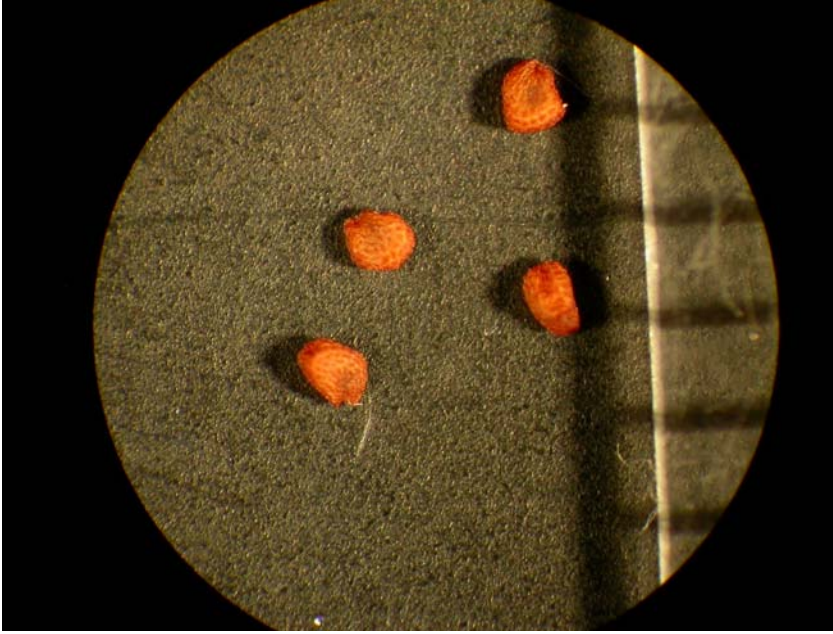

## Mouseear Chickweed

Vegetative plant. Key characteristics: densely hairy leaves have entire margins and are arranged oppositely. Photo courtesy of Mr. Brad Fresenburg, MU Dept. of Horticulture.

Flower. Key characteristics: white with five petals.

Seed. Seed are flattened with a rough texture, reddish-brown in color and less than 1.0 mm in size.

Life cycle: perennial.