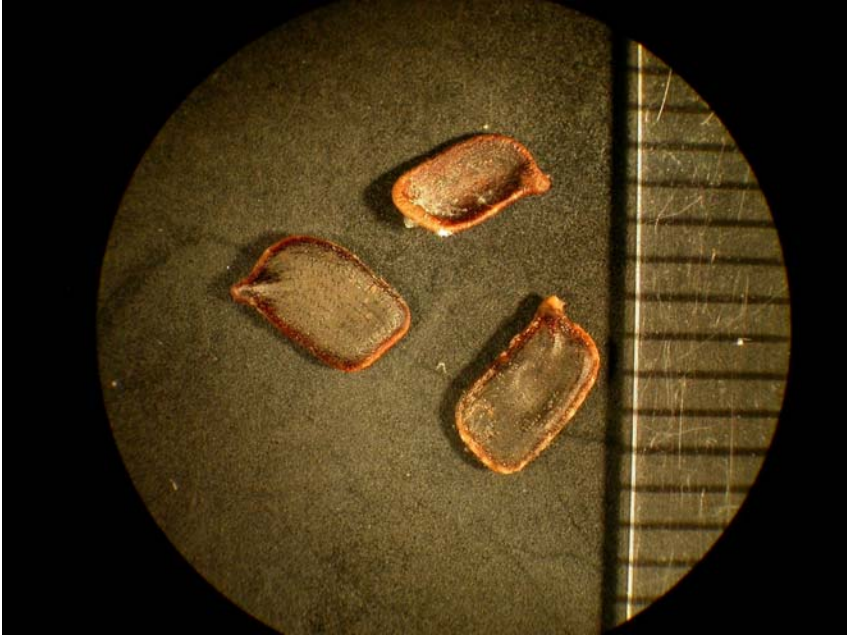

Partridgepea

Flowers. Yellow in color with five petals. The lower petal is larger than the upper four petals and the upper four petals each have a purple spot at their base.

Seed. Seed are distinctly compressed, purse-shaped and have a length of approximately 4.0 to 5.0 mm.

Life cycle: summer annual.