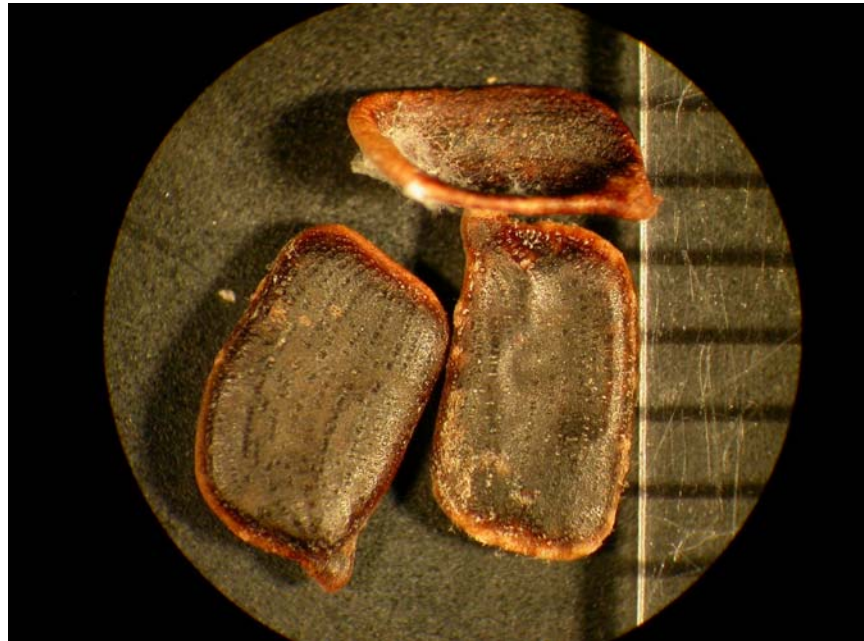

Partridgepea

Flowers. Yellow in color with five petals. The lower petal is larger than the upper four petals and the upper four petals each have a purple spot at their base.

Seed. Seed are distinctly compressed, purse-shaped and have a length of approximately 4.0 to 5.0 mm.

Life cycle: summer annual.