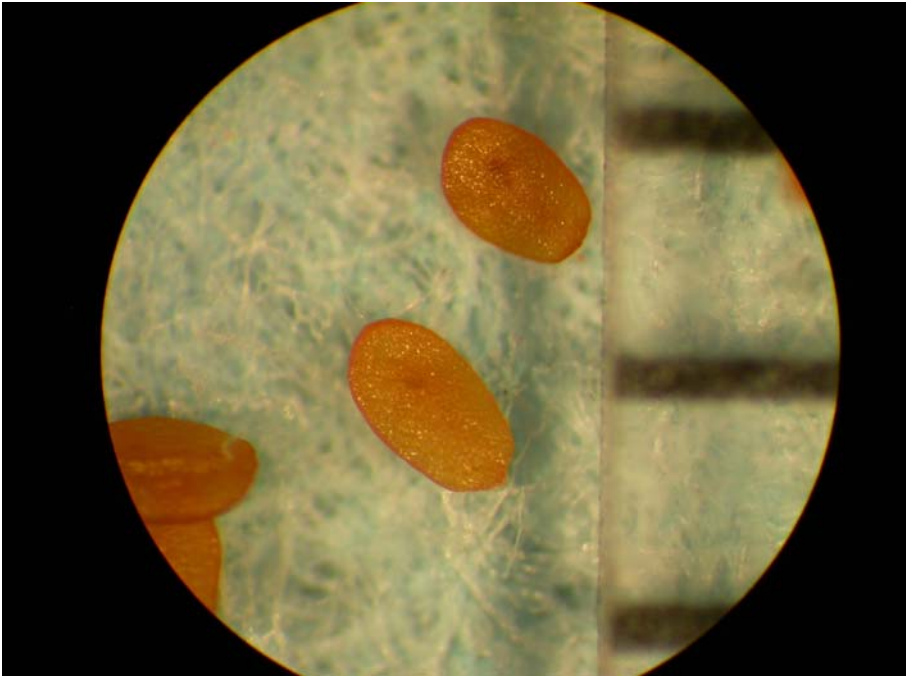

Purslane Speedwell

Seedling plant. Key characteristics: leaves are opposite and smooth.

Vegetative plant. Key characteristics: leaves become alternate in the upper portions of the stem and remain smooth. The leaf margins have some irregular teeth. The plant is small in stature and has a delicate appearance.

Seed. Seed are oval-shaped and slightly less than 1.0 mm long.

Life cycle: winter annual.