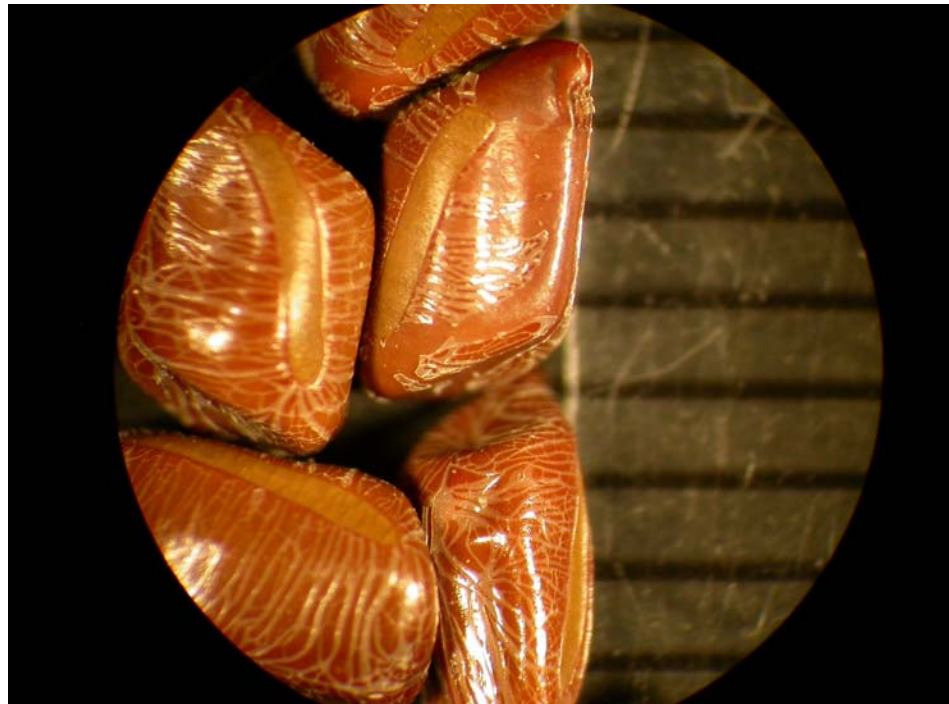

Sicklepod

Cotyledons and first leaf.

Vegetative plants. Key characteristics: leaves are hairless and have 4 to 6 leaflets.

Fruit. Seed pods are narrow "sickles."

Seed. Seed are glossy brown and 4-sided. Length is approximately 4.0 mm.

Life cycle: summer annual.