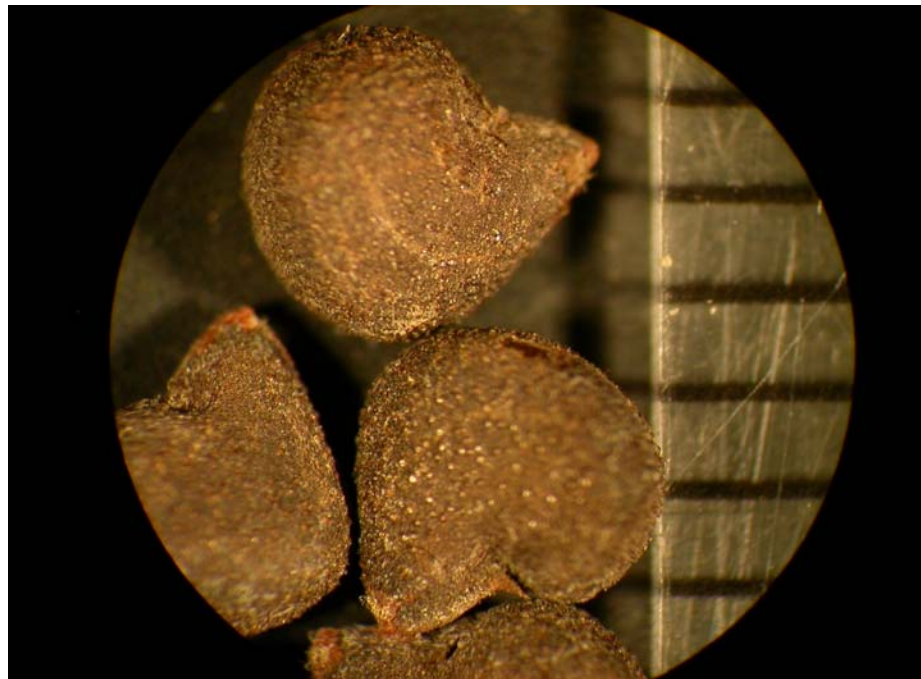

Spurred Anoda

Vegetative plants. Key characteristics: leaves are alternate, hairy, have purple veins and 3-lobed.

Seed. Seed are rough-textured, rounded with a distinct terminal point and grayish-brown in color. Diameter is approximately 3.0 to 4.0 mm.

Life cycle: summer annual.