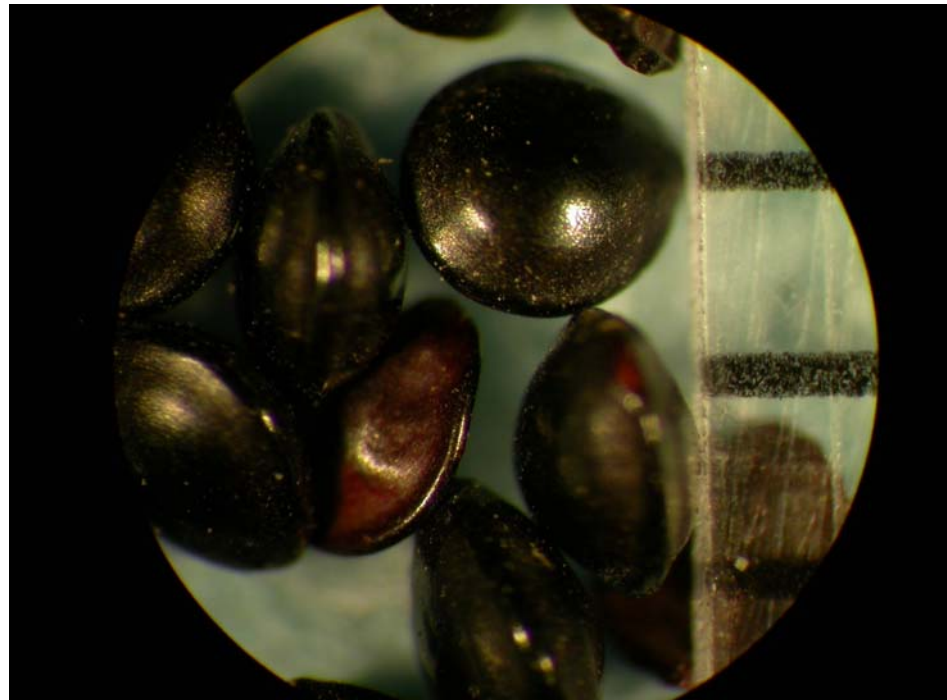

Tumble Pigweed

Tumble pigweed has a waxy appearance, alternate wavy leaves and smooth stems.

At maturity, the entire plant breaks at the soil surface and "tumbles," scattering seed and accumulating along fencerows and other barriers.

Seed. Seed are round, distinctly flattened with a dark glossy shine. Diameter is approximately 1.0 mm.

Life cycle: summer annual.