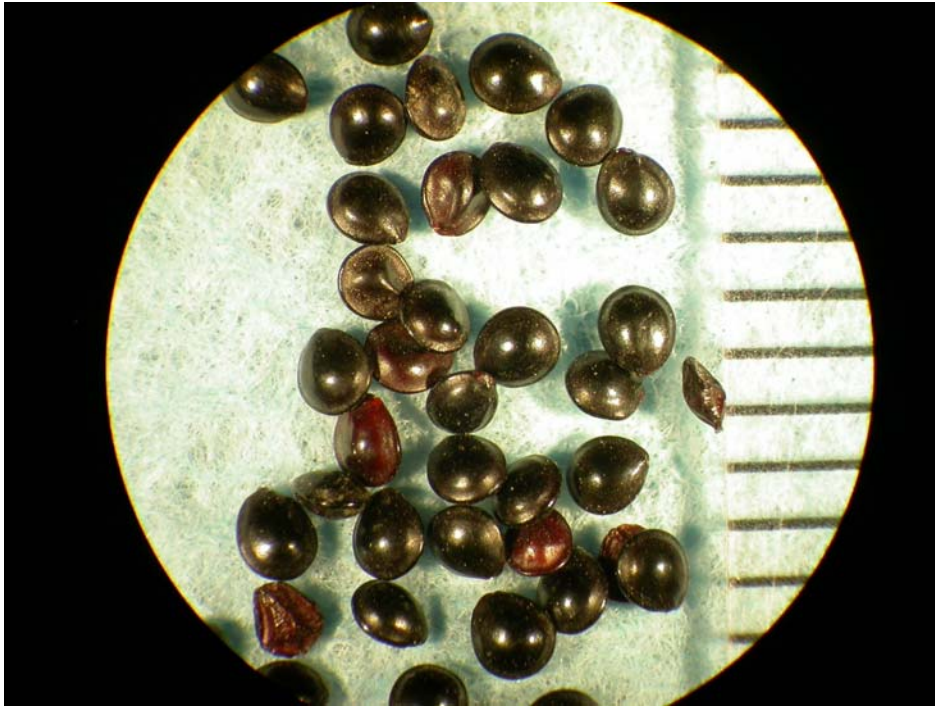

Tumble Pigweed

Tumble pigweed has a waxy appearance, alternate wavy leaves and smooth stems.

At maturity, the entire plant breaks at the soil surface and "tumbles," scattering seed and accumulating along fencerows and other barriers.

Seed. Seed are round, distinctly flattened with a dark glossy shine. Diameter is approximately 1.0 mm.

Life cycle: summer annual.