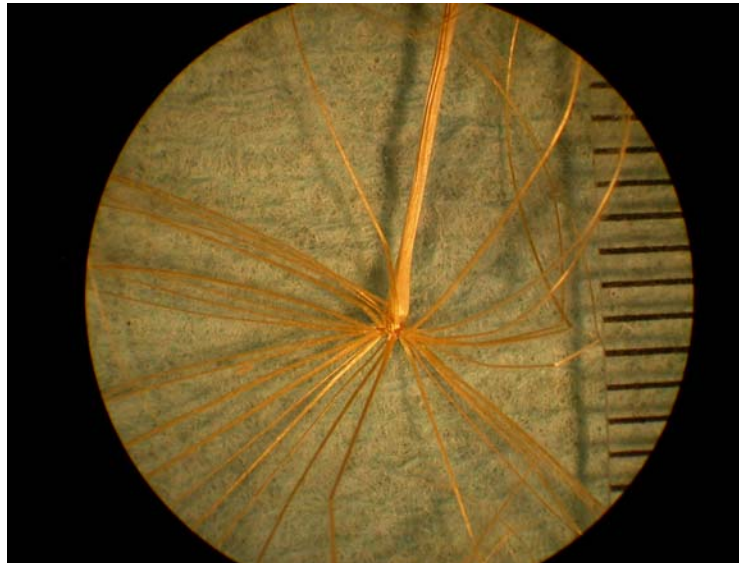

## Western Salsify

Flowering plant. Key characteristics:

Leaves are long and narrow with somewhat of a "grass-like" appearance.

Flower.

Seed. Seed are linear and tipped with awned projections.

Life cycle: biennial.