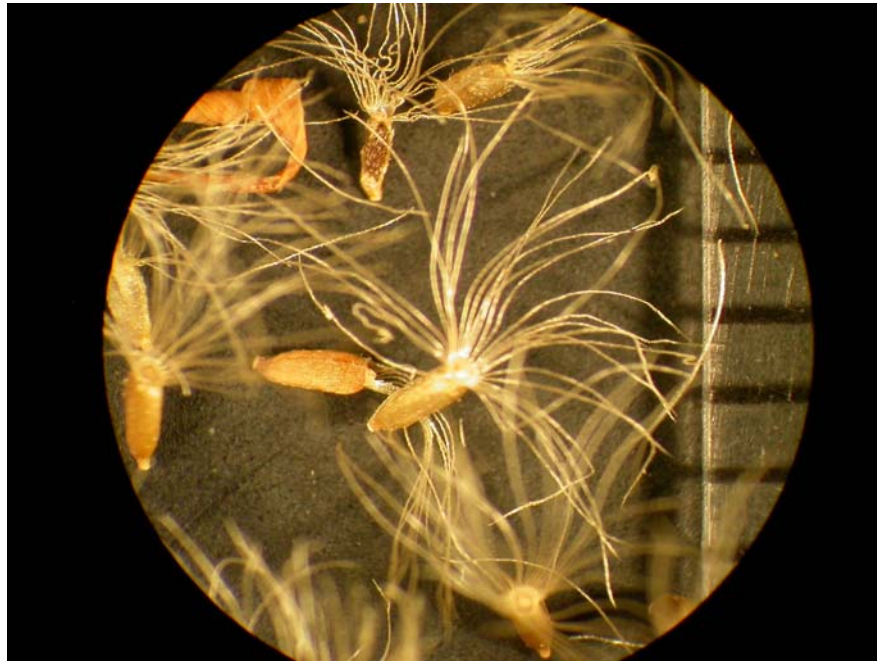

## White Heath Aster

Flowering plant.

Seed. Seed have a long silky pappus which aid in wind dissemination. Seed length is approximately 2.0 to 3.0 mm.

Life cycle: perennial.