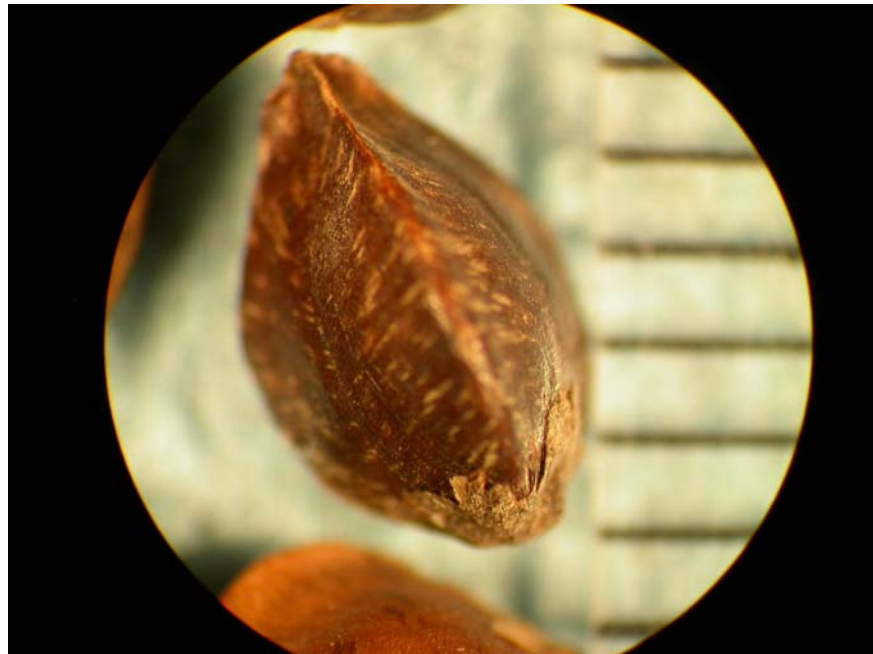

## Wild Buckwheat

Vegetative plants. Key characteristics: heart-shaped leaves, gradually tapering to form a point at the tip, and hairless giving the plant a glossy texture. Wild buckwheat is similar in appearance to morningglories, except it has [ocreas](#) at the base of the leaf petioles and morningglories do not.

Plants take on a vining habit.

Flower. Key characteristics: greenish-white  
in color arising from leaf axils.

Seed. Seed are distinctly ridged, glossy, have a sharp terminal and are approximately 4.0 to 5.0 mm long.

Life cycle: summer annual.