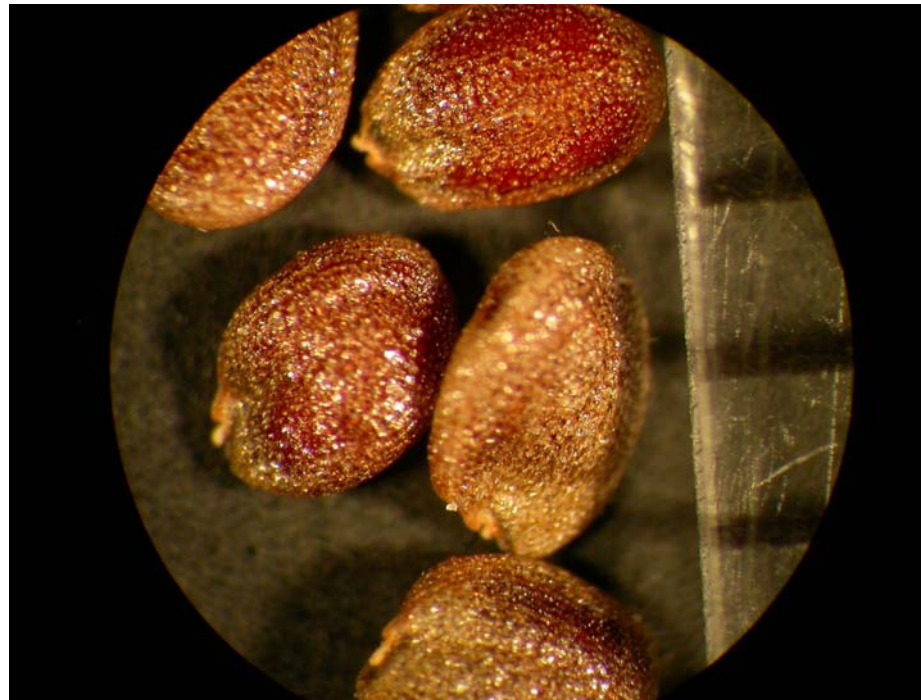

Yellow Rocket

Rosettes. Key characteristics: rounded, glossy leaves on long petioles. Left photo courtesy of Dr. Harlan Palm, DuPont Agricultural Products.

Flowering plant.

Flower. Key characteristics: bright yellow and four-petaled flowers occur in racemes.

Mature seed pods.

Seed. Seed are reddish-brown, oval and have a rough surface. Length is slightly less than 2.0 mm.

Life cycle: variable; winter annual or biennial.