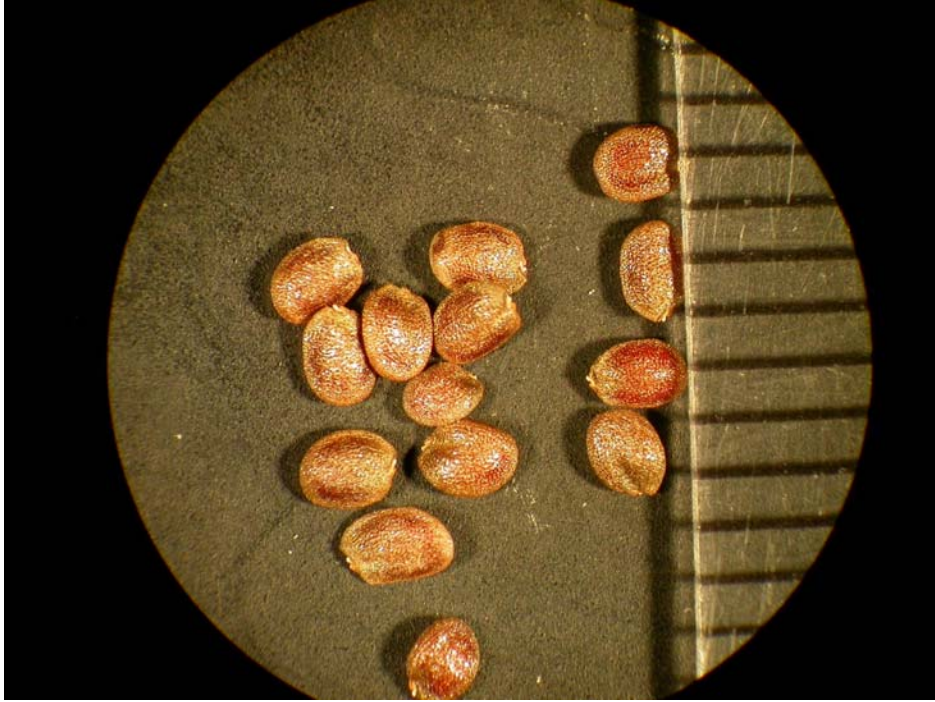

Yellow Rocket

Rosettes. Key characteristics: rounded, glossy leaves on long petioles. Left photo courtesy of Dr. Harlan Palm, DuPont Agricultural Products.

Flowering plant.

Flower. Key characteristics: bright yellow and four-petaled flowers occur in racemes.

Mature seed pods.

Seed. Seed are reddish-brown, oval and have a rough surface. Length is slightly less than 2.0 mm.

Life cycle: variable; winter annual or biennial.